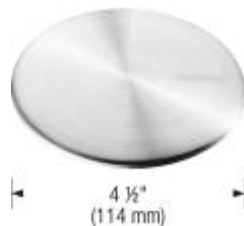

3 1/2" CapFlow strainer cover
Stainless steel (fits all BLANCO
strainers)
517666