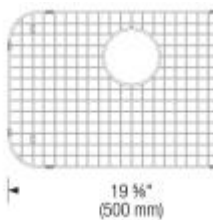

Optional Accessories

Stainless Steel Sink Grid,
Available as of September 2015
406405